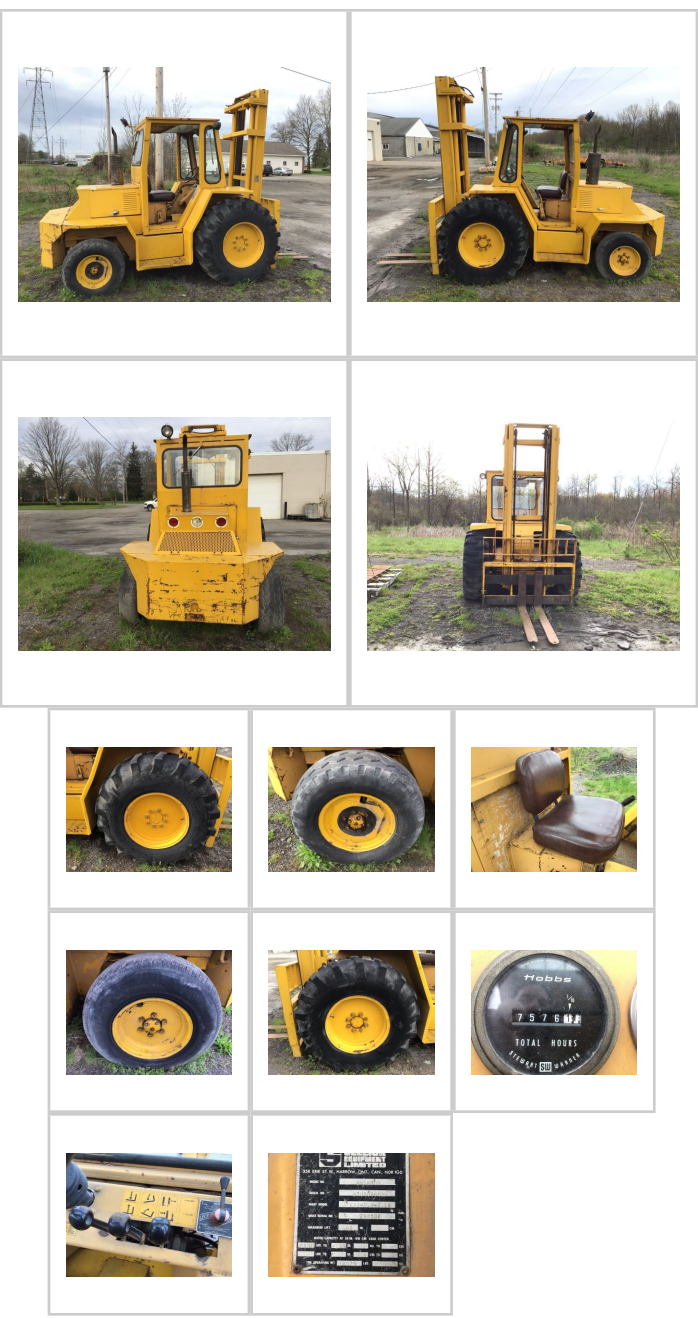

Direct Forklift and Equipment

7885 Southern Blvd, Boardman OH 44512

www.directforklift.com

330.726.4050

SK8602M-DF

Make	SELLICK
Model	SM6000
Serial Number	970508602M
Year	1985
Hours	7575
Capacity	6000
Tire Type	Pneumatic
Fuel	DIESEL
Hydraulic Controls	Cowl
Hydraulic Functions	Three
Mast Height Lowered	118
Max Lift Height	169
Free Lift	No
Mast Stage	Two
Fork Length	46
Drive Tire Size	16.9x24
Steer Tire Size	235/85 R16
Attachments	Mast sliding SS
Key Included?	Yes
Weight	14025
Unit Operating?	No
Engine Info	Perkins A4.236

Fork Condition	
Upright Condition	
Lift Cylinder Condition	
Hydraulics Condition	
Carriage Condition	
Drive Axle Condition	
Brakes Condition	Need Attn
Parking Brake Condition	
Shift Action Condition	
Steer Axle Condition	
Sheet Metal Condition	
Drive Tire Condition	
Drive Tire Tread	
Steer Tire Condition	
Steer Tire Tread	
Electrical System Condition	
Seat Condition	Good
Lights Condition	