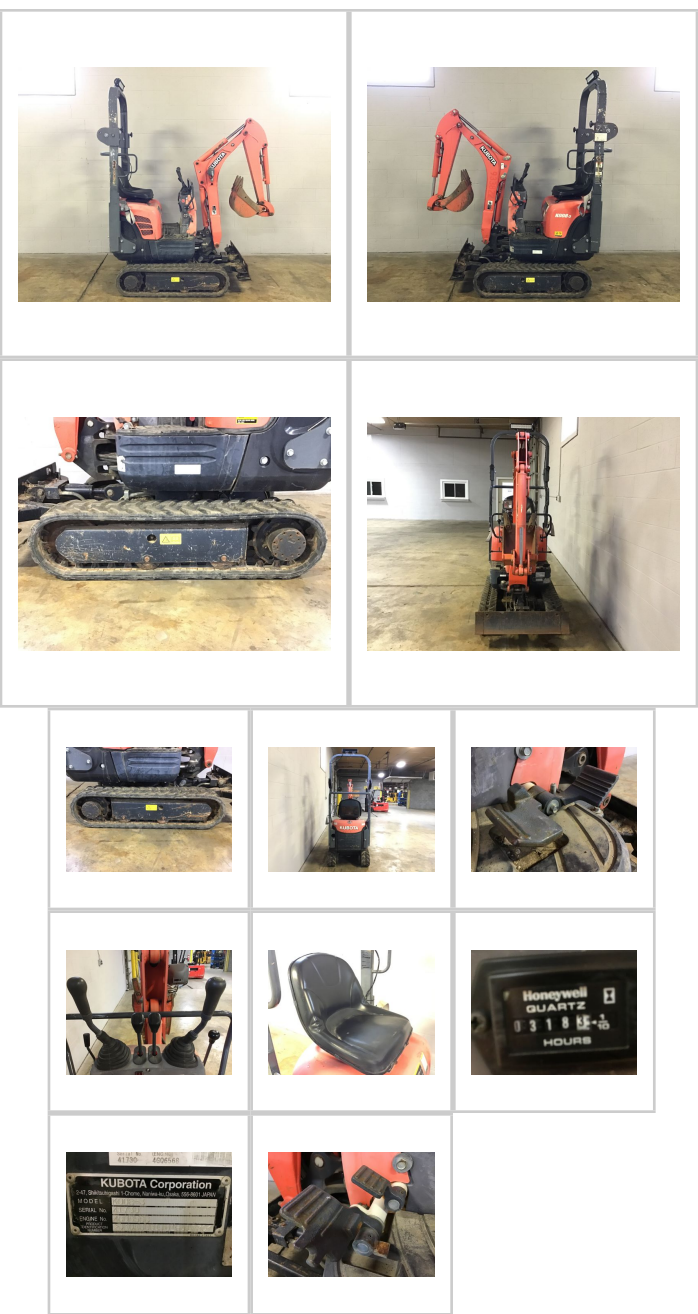

Direct Forklift and Equipment

7885 Southern Blvd, Boardman OH 44512

www.directforklift.com

330.726.4050

KB1730

Make	KUBOTA
Model	K008-3
Serial Number	41730
Year	2017
Hours	318.5
Capacity	
Tire Type	Tracks
Fuel	DIESEL
Hydraulic Controls	Hand Control
Hydraulic Functions	six
Mast Height Lowered	
Max Lift Height	95
Free Lift	
Mast Stage	
Fork Length	
Drive Tire Size	
Steer Tire Size	
Attachments	
Key Included?	Yes
Weight	2200
Unit Operating?	Yes
Engine Info	Kubota D722

Fork Condition	
Upright Condition	
Lift Cylinder Condition	
Hydraulics Condition	Good
Carriage Condition	
Drive Axle Condition	Good
Brakes Condition	Good
Parking Brake Condition	
Shift Action Condition	Good
Steer Axle Condition	
Sheet Metal Condition	Good
Drive Tire Condition	
Drive Tire Tread	
Steer Tire Condition	
Steer Tire Tread	
Electrical System Condition	Good
Seat Condition	Good
Lights Condition	Good
Engine Condition	Good
Cooling System Condition	Good

Contact us for additional information on this unit!!!

Shipping dimensions in inches (")

Length	109
Width	34
Height	92.5

Add fork length or attachment dimensions when applicable