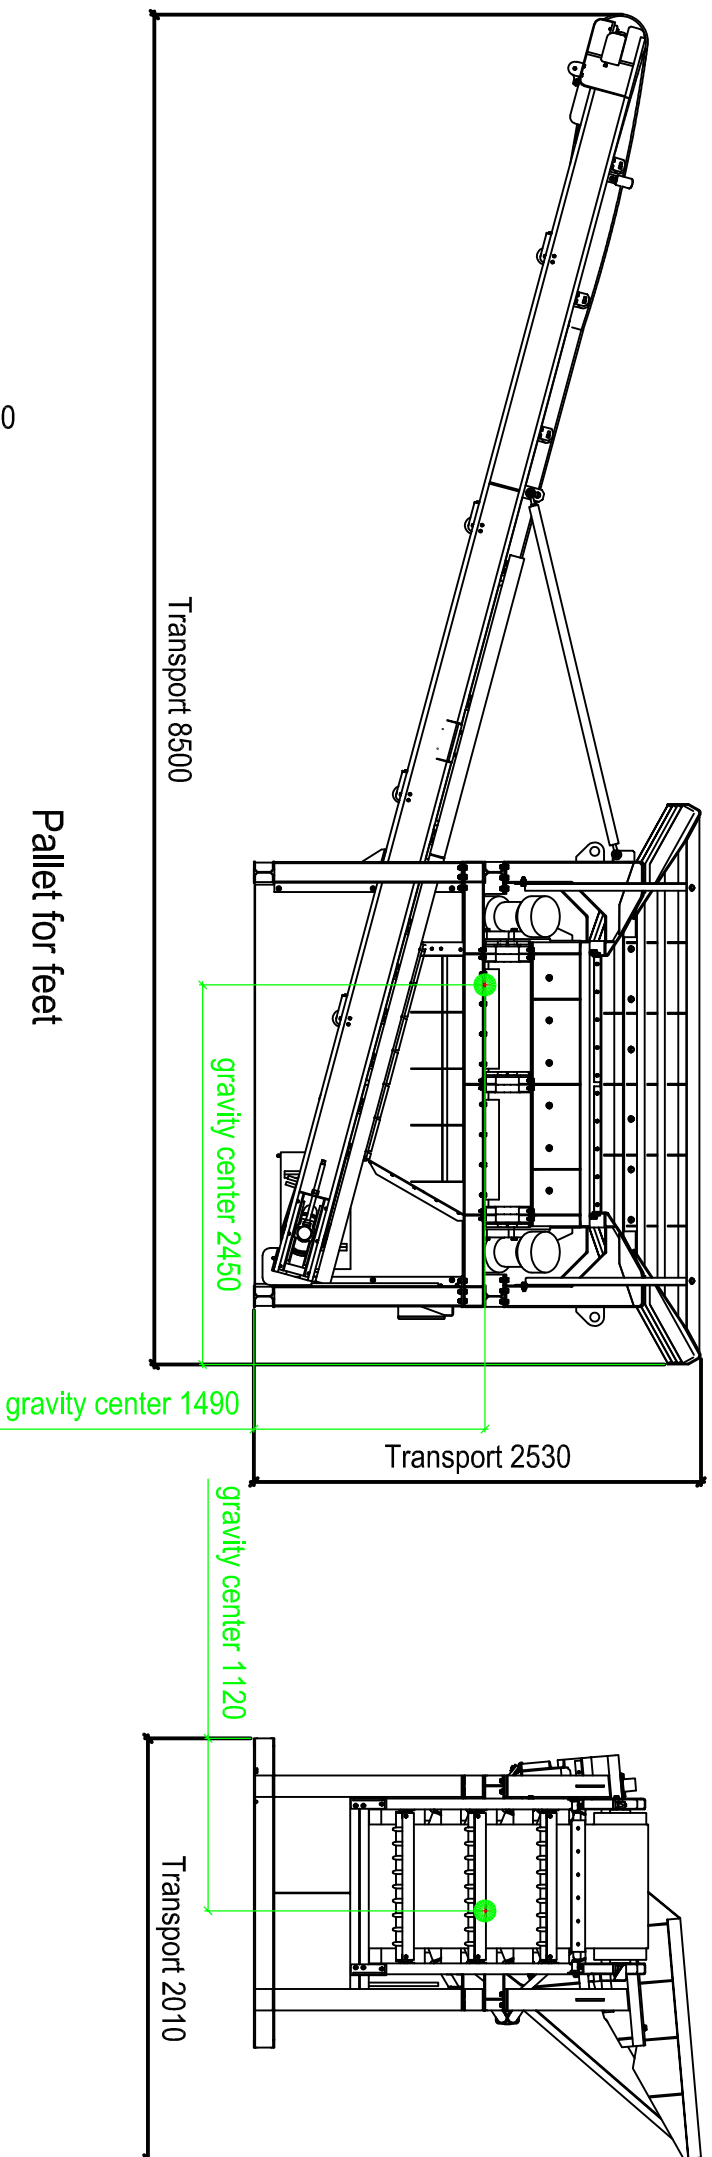

Typ: RM VS60 with FB800  
 Transport dimension: L 8.500 x W 2.010 x H 2.530 mm  
 Weight VS60: 4.500 kg  
 Weight Pallet: 150 kg  
 Layout: v3, 04.08.2017

Welcome! to our world