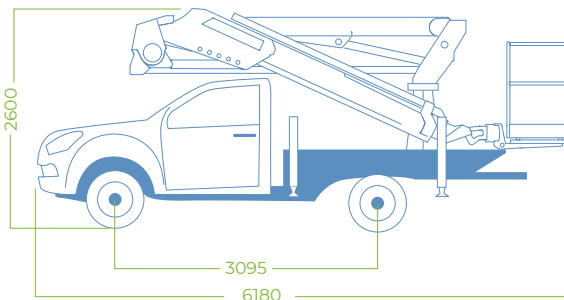

High-performance off-road

WORKING DIAGRAM

OUTRIGGERS
A+A / H+H

WORKING HEIGHT
15,5 mt

BASKET HEIGHT
13,5mt

MAX OUTREACH
7,3 mt

CAPACITY LOAD
250 kg

BASKET SIZE
1400 x 700 x 1100 mm

CONTROLS
Electric

TURRET ROTATION
700°

GVW
3 ton / 3,2 ton

DATA SHEET

- Aluminum Basket: 1400 x 700 x 1100 mm
- Hydraulic basket rotation 90 + 90
- Turret rotation 700°
- Pipes and hoses inside the booms
- H + H vertical outriggers
- Proportional electrohydraulic controls with regulation of the speed of all movements
- Electronic safe system CAN BUS
- 4 plates to stand on the ground
- Socket 230V and 12V in the basket
- Possibility of simultaneous movements
- Automatic regulation of engine revolutions
- Cataphoresis treatment with power coating
- Aerial part centering light on the basket
- Automatic motor speed adjustment

SAFETY DATA

- ECS (Easy Control Security)
- Unintentional maneuver protection bar
- Controls protection of the basket
- Circuit breaker with differential protection on the 230V line
- Safety bypass for operator rescue
- Moment limiting device with double security
- Self levelling system for the basket
- Inclinometer
- Flanged block valves
- Emergency button
- Emergency manual hand pump
- Possibility emergency remote rescue
- Automatic PTO deactivation
- Sensor anti crash smart cab
- Electrical hour counter
- Cab light closed outriggers
- Maintenance light

Isuzu D-Max size

SOCAGE, AERIAL PLATFORM CONSTRUCTOR ALL OVER THE WORLD

SOCAGE, based in Modena, Italy, produces and sells truck mounted Aerial Working Platforms all over the world. With more than 40 years of experience, we are among the top experienced Companies in our field. Our products are of high quality and technologically advanced. Most notably, we stand out in the market for our reliability, ease of use, and performance.