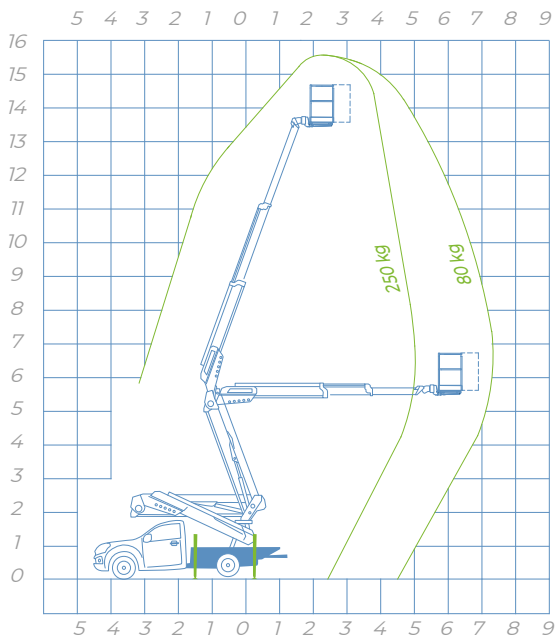

High-performance off-road

WORKING DIAGRAM

OUTRIGGERS
A+A / H+H

WORKING HEIGHT
15,5 mt

BASKET HEIGHT
13,5mt

MAX OUTREACH
7,3 mt

CAPACITY LOAD
250 kg

BASKET SIZE
1400 x 700 x 1100 mm

CONTROLS
Electric

TURRET ROTATION
700°

GVW
3 ton / 3,2 ton

DATA SHEET

- Aluminum Basket: 1400 x 700 x 1100 mm
- Hydraulic basket rotation 90 + 90
- Turret rotation 700°
- Pipes and hoses inside the booms
- H + H vertical outriggers
- Proportional electrohydraulic controls with regulation of the speed of all movements
- Electronic safe system CAN BUS
- 4 plates to stand on the ground
- Socket 230V and 12V in the basket
- Possibility of simultaneous movements
- Automatic regulation of engine revolutions
- Cataphoresis treatment with power coating
- Aerial part centering light on the basket
- Automatic motor speed adjustment