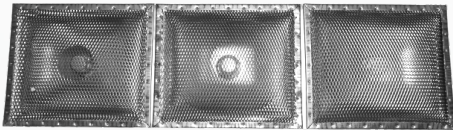

REMIKER WEARPARTS

High Quality Wear Parts for Remixers and Heating Machines

SINGLE HEATING ELEMENT

2-SET HEATING ELEMENT WITH MANIFOLD

3-SET HEATING ELEMENT WITH MANIFOLD

4-SET HEATING ELEMENT WITH MANIFOLD

Parts provided both in Stainless and Non-Stainless Steel - **It's your choice.**

CONVEYOR CHAIN

- WITH IMPROVED WEAR PROTECTION
- ONLY @ STAGE STAMMLER GMBH

BURNER

INJECTOR

NOZZLE

Parts provided both in Stainless and Non-Stainless Steel - **It's your choice.**