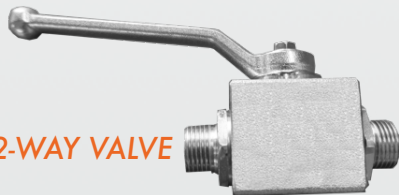

2-WAY VALVE