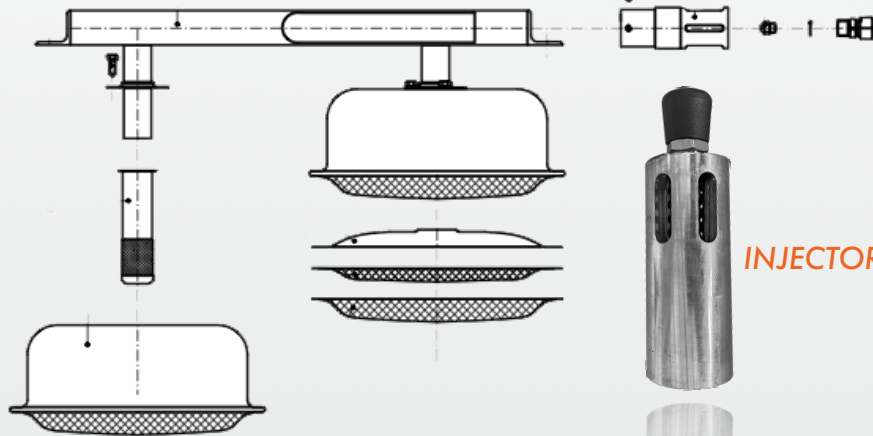

REMIKER WEARPARTS

High Quality Wear Parts for Remixers and Heating Machines

SINGLE HEATING ELEMENT

2-SET HEATING ELEMENT WITH MANIFOLD

3-SET HEATING ELEMENT WITH MANIFOLD

4-SET HEATING ELEMENT WITH MANIFOLD

Parts provided both in Stainless and Non-Stainless Steel - **It's your choice.**

CONVEYOR CHAIN

- WITH IMPROVED WEAR PROTECTION
- ONLY @ STAGE STAMMLER GMBH

BURNER

INJECTOR

NOZZLE

Parts provided both in Stainless and Non-Stainless Steel - **It's your choice.**