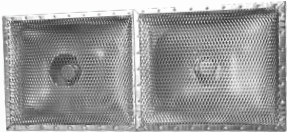

REMIKER WEARPARTS

High Quality Wear Parts for Remixers and Heating Machines

SINGLE HEATING ELEMENT

2-SET HEATING ELEMENT WITH MANIFOLD

3-SET HEATING ELEMENT WITH MANIFOLD

4-SET HEATING ELEMENT WITH MANIFOLD

Parts provided both in Stainless and Non-Stainless Steel - **It's your choice.**

CONVEYOR CHAIN

- WITH IMPROVED WEAR PROTECTION
- ONLY @ STAGE STAMMLER GMBH

BURNER

INJECTOR

NOZZLE

Parts provided both in Stainless and Non-Stainless Steel - **It's your choice.**