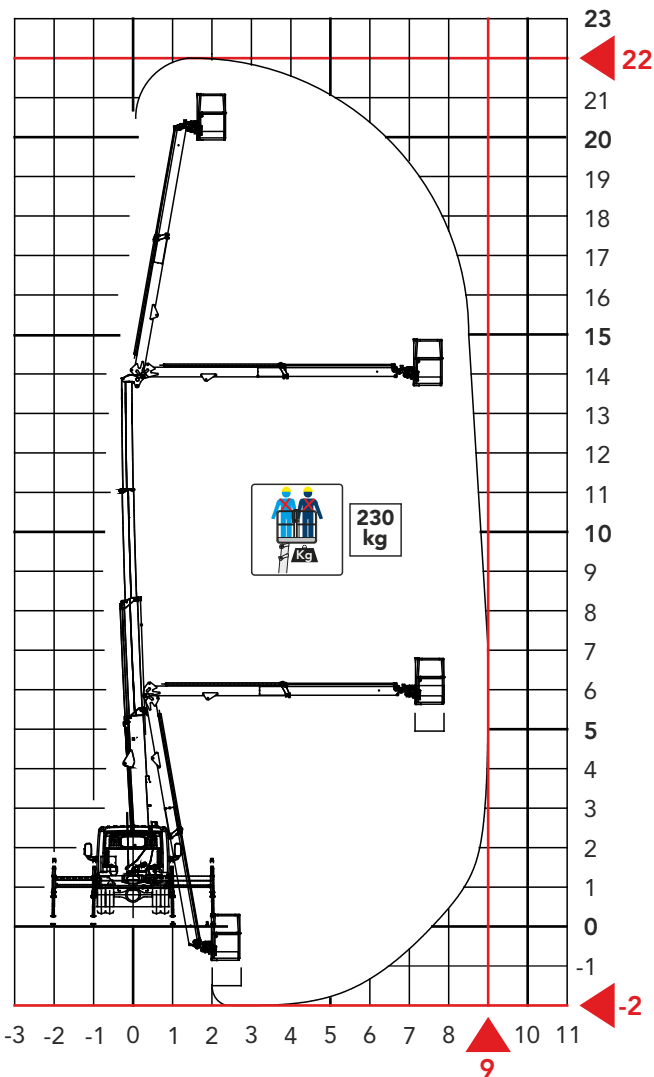

22,00 m

14,00 m

260 kg

-2,00 m

230 kg

H+H

20,00 m

1440°

90°+90°

9,00 m

ALUMINIUM
0,7X0,7X1,1
1,4X0,7X1,1
1,8X0,7X1,1

ELECTRONIC

DT22

MIN. GWV 3,5 T