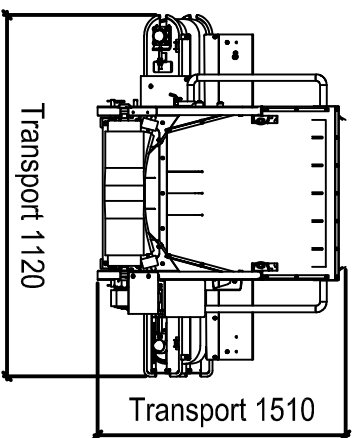

Typ: RM OS70GO! transport
Transport dimension: L 2.600 x W 1.120 x H 1.510 mm
Weight: 760 kg
Layout: v3, 03.08.2018

Welcome! to our world