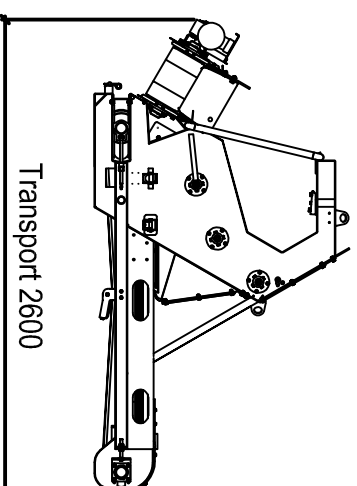

Typ: RM OS70GO! transport
Transport dimension: L 2.600 x W 1.120 x H 1.510 mm
Weight: 760 kg
Layout: v3, 03.08.2018

Welcome! to our world