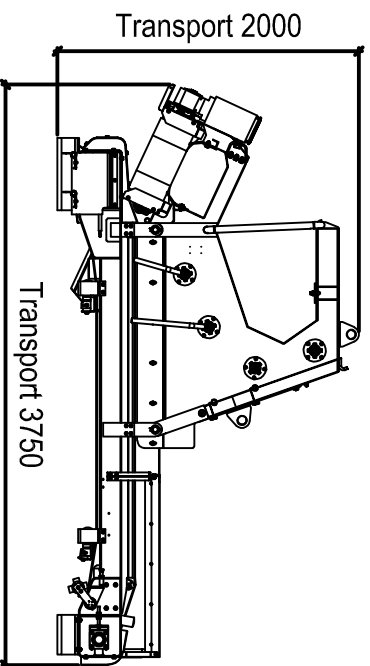

Typ: RM OS100GO! transport
Transport dimension: L 3.750 x W 2.290 x H 2.000 mm
Weight: 1.340 kg
Layout: v.2, 23.11.2015

Welcome! to our world