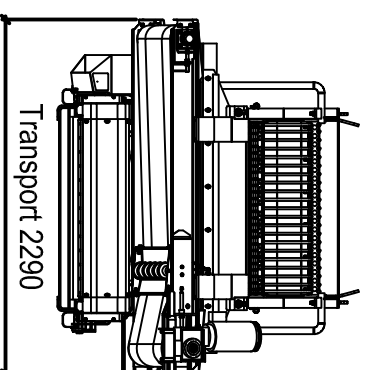

Typ: RM OS100GO! transport
Transport dimension: L 3.750 x W 2.290 x H 2.000 mm
Weight: 1.340 kg
Layout: v.2, 23.11.2015

Welcome! to our world