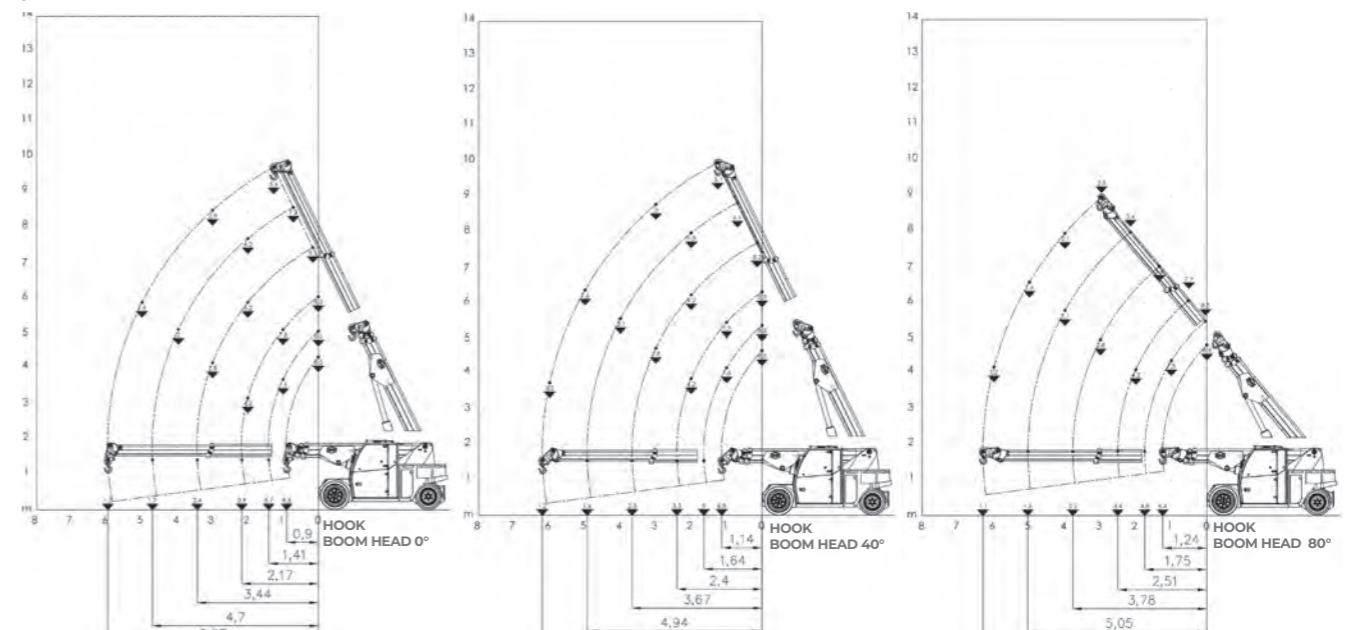

MC 85

- ✓ Hydraulically telescoping proportionally type boom
- ✓ Front-wheels drive with
- ✓ Counter rotation
- ✓ 180° Rear steering

Options:

- Hydraulic winch
- Hydraulic jib with hydraulic Extension
- Bendable manual jib with Manual extension
- Non-marking tires
- Radio remote control
- Hydraulic forks
- Man bucket
- Atex conversions
- Customized painting

Technical features

Max Capacity kg	Total Kg. 9,320	LMI	Electronic safe load indicator and tilting moment limiter
	8,500		Hydraulically foot controlled service brake on all wheels, hydraulically automatic or button controlled parking brake on front wheels
Dimension mm	3655x1700x1900	Fabricated from preformed and welded quality steel plate	+64°/-7,5
	Front nr. 2 superelastic 355x65/15" Rear nr. 2 superelastic 7.50/15"	Rear Steering angle -90°/+90°	Motor driven pump 1x16 kW-72 V AC

Load charts

EU Standards CE

	UNI ISO 4301-2: A1
	2006/42 CE-2014/30 UE-2014/35 UE- 2000/14 and subsequent modifications
	EN 13000:2014 ANSI/ASME B30.5-2011 and subsequent modifications

Dimensions